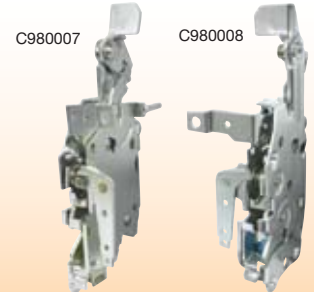

Contains All Pads, One Price!

These complete pedal pad kits feature the high-quality pads that we sell in a convenient, discounted package! An excellent deal and easy to order

FACTORY ORIGINAL PARTS GROUP DIRECT!

Pedal Pad Kits

Fits Chevelle, El Camino; 1964-77 **SALE!**

PK1100	64-67	(R)	auto, w/drum	KIT	28.45	24.45
PK1200	64-67	(R)	auto, w/disc	KIT	31.45	26.95
PK1500	64-67	(R)	4-spd., w/drum	KIT	32.45	28.45
PK1600	64-67	(R)	4-spd., w/disc	KIT	37.95	33.95
PK1300	68-77	(R)	auto, w/drum	KIT	28.45	24.95
PK1400	68-77	(R)	auto, w/disc	KIT	31.45	26.95
PK1800	68-77	(R)	4-spd., w/drum	KIT	32.45	28.45
PK1900	68-77	(R)	4-spd., w/disc	KIT	37.95	33.95

Fits El Camino, Monte Carlo; 1978-87 **SALE!**

PK200B	78-87	(R)	auto, all	KIT	36.95	28.95
PK2100	78-87	(R)	4-spd., all	KIT	45.45	34.95

Fits GTO, Tempest, LeMans; 1964-72 **SALE!**

PK2200	64	(R)	4-spd.	KIT	48.45	42.95
PK2300	64	(R)	automatic	KIT	30.50	26.95
PK2400	65	(R)	4-spd.	KIT	40.95	35.95
PK2500	65	(R)	automatic	KIT	32.95	28.95
PK2600	66-67	(R)	4-spd.	KIT	54.10	47.95
PK2700	66-67	(R)	automatic	KIT	38.45	33.95
PK2800	68	(R)	4-spd.	KIT	52.50	46.45
PK2900	68	(R)	automatic	KIT	38.35	33.95
PK3000	69	(R)	4-spd.	KIT	52.50	46.45
PK3100	69	(R)	automatic	KIT	38.35	33.95
PK3200	70-72	(R)	4-spd.	KIT	45.80	40.45
PK3300	70-72	(R)	automatic	KIT	29.45	25.95

Fits Monte Carlo, 1970-77 **SALE!**

PK1300	70-77	(R)	auto, w/drum	KIT	28.45	24.95
PK1400	70-77	(R)	auto, w/disc	KIT	31.45	26.95
PK1800	70-77	(R)	4-spd., w/drum	KIT	32.45	28.45
PK1900	70-77	(R)	4-spd., w/disc	KIT	37.95	33.95

NOTE: PK1300, PK1400, PK1800, PK1900: Kit is correct for 1968-72, but fits up to 1977.

All On Sale! Don't Delay...

FACTORY ORIGINAL PARTS GROUP DIRECT!

Gear Shift Rubber Boots, 1964-72

Fits Chevelle, El Camino; 1964-72 **SALE!**