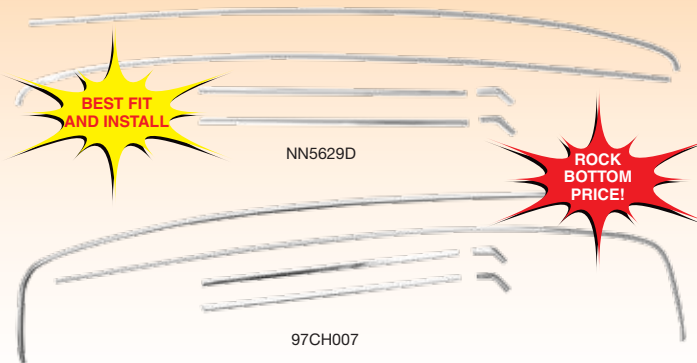

BEST FIT AND INSTALL

ROCK BOTTOM PRICE!

Complete Roof Drip Molding Set

Complete sets include all essential moldings, corner escutcheons and pillar drips (where applicable).

FACTORY ORIGINAL PARTS GROUP DIRECT!

Fits Chevelle, El Camino; 1964-72

SALE!

NN6529A	64-65	(R)	Chevelle.....	set	~~86.95~~	76.95
NN5629B	66-67	(R)	Chevelle.....	set	~~65.95~~	59.95
97CH069	64-67	(R)	El Camino.....	pair	~~59.95~~	49.95
NN5629D	68-69	(R)	Chevelle.....	set	~~79.95~~	62.95
97CH008	68-72	(R)	El Camino.....	pair	~~79.95~~	62.95
97CH007	70-72	(R)	Chevelle.....	set	~~79.95~~	62.95

Fits Cutlass, 1964-67

SALE!

NN5629C	64-65	(R)	.....	set	~~109.95~~	98.95
NN5629B	66-67	(R)	.....	set	~~65.95~~	59.95

Fits El Camino, 1978-87

SALE!

EM00967	78-87	(R)	.....	pair	~~99.95~~	89.95

Fits GTO, Tempest, LeMans; 1964-72

SALE!

NN5629C	64-65	(R)	.....	set	~~109.95~~	98.95
NN5629B	66-67	(R)	.....	set	~~65.95~~	59.95
NN5629E	68-72	(R)	.....	set	~~89.95~~	79.95

Fits Skylark, 1964-72

SALE!

NN5629C	64-65	(R)	.....	set	~~119.95~~	105.95
NN5629B	66-67	(R)	.....	set	~~65.95~~	59.95
97CH007	70-72	(R)	.....	set	~~79.95~~	62.95

NOTE1: 1964-69 Chevelle moldings are for coupes only. Will not fit sedans.

Complete kit, at incredible savings

FACTORY ORIGINAL PARTS GROUP DIRECT!