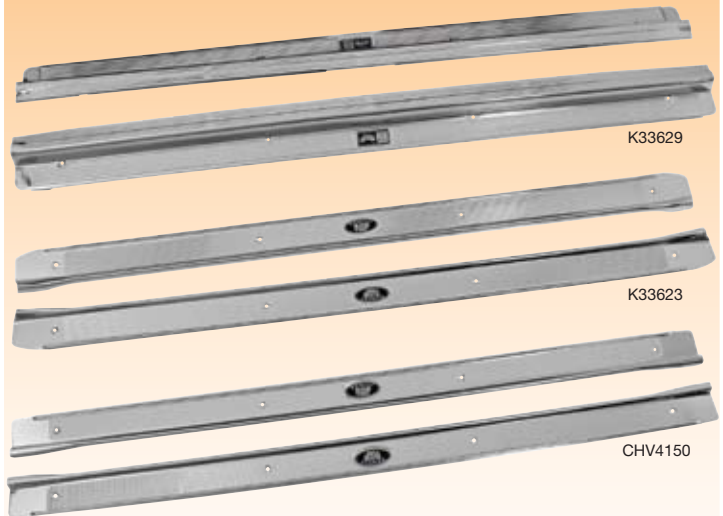

- Our molded carpet features 80/20 blend & thick jute pre-attached backing
- Machine molded for a perfect fit!
- More than 1,000 sets in stock continually

FACTORY ORIGINAL PARTS GROUP DIRECT!

Jute, Custom-Fitted For Under The Carpet

Fits All GM "A" & "G" Bodies, 1964-88 **SALE!**

JCC2502	64-72	(A)	set	42.95	32.45
JCC2503	73-77	(A)	set	41.45	30.95
JCC2504	78-88	(A)	set	55.95	44.95

Specially Discounted Step Plates!

These reproduction doorjamb step plates tower above the rest!