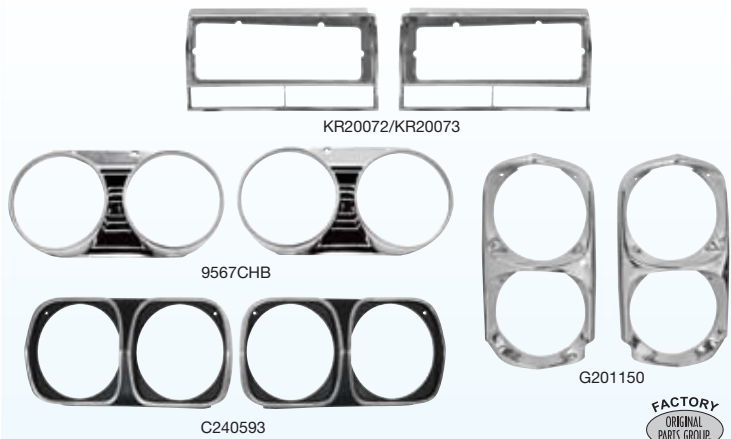

Incredible value!

Headlamp Bezels

Fits Chevelle, El Camino; 1964-72 **SALE!**

9564CHB	64	(R)	.....	pair	119.95	79.95
9565CHB	65	(R)	.....	pair	119.95	79.95
9566CHB	66	(R)	.....	pair	119.95	79.95
9567CHB	67	(R)	.....	pair	119.95	79.95
HLB681	68	(R)	4-pcs.....	KIT	259.90	239.95
HLB691	69	(R)	4-pc. set.....	KIT	139.95	129.95
K67562	70	(R)	4-pc. set.....	KIT	199.80	149.95
HLB7101	71	(R)	.....	pair	110.45	90.45
HLB7201	72	(R)	.....	pair	110.45	90.45

Fits Cutlass, 1966-72 **SALE!**

C240593	66	(R)	Cutlass/4-4-2.....	pair	174.95	164.95
C240594	67	(R)	4-4-2.....	pair	259.95	244.95
C240595	67	(R)	Cutlass.....	pair	219.95	209.95
C230005	68	(R)	Cutlass/4-4-2.....	set	169.95	159.95
C220101	69	(R)	Cutlass/4-4-2.....	pair	152.95	144.95
CT20038	70	(R)	Cutlass.....	pair	137.95	129.95
C230015	71	(R)	Cutlass/4-4-2.....	pair	152.95	144.95
C230016	72	(R)	Cutlass/4-4-2.....	pair	152.95	144.95

Fits El Camino, 1978-87 **SALE!**

99L0074	78-79	(G)	.....	right	129.95	116.95
99L0076	80	(G)	.....	right	149.95	134.95
99L0077	81	(R)	.....	left	36.95	34.95
99L0078	81	(R)	.....	right	36.95	34.95
KR20072	82-87	(R)	.....	left	28.45	24.95
KR20073	82-87	(R)	.....	right	28.45	24.95

Fits GTO, Tempest, LeMans; 1965-67 & '70 **SALE!**

G221520	65	(R)	.....	pair	349.95	329.95
G201150	66-67	(R)	.....	pair	175.45	149.95
GTB0011	70	(R)	.....	left	57.45	54.95
GTB0012	70	(R)	.....	right	57.45	54.95

Priced to move!

Best fit quality on the market!