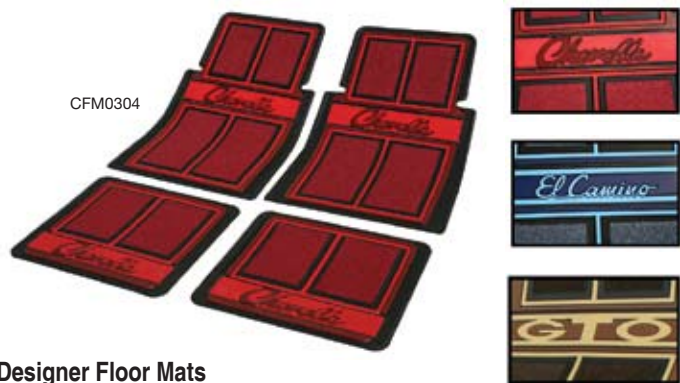

Take advantage of our Summer SALE!

25% Discount!

Original logo design mats – On sale, starting at $39.95