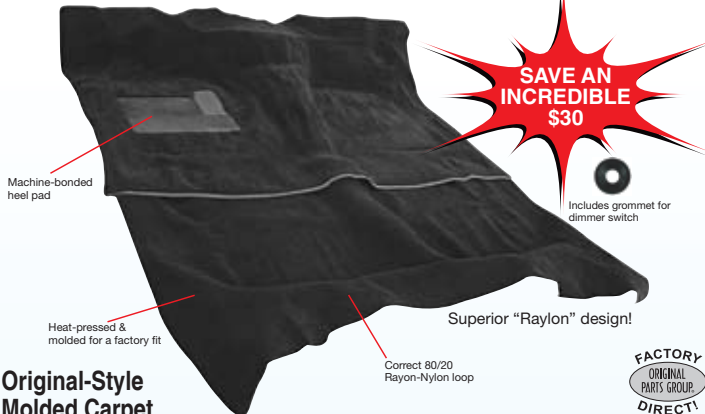

**Original Molded Carpet On Sale.
 Save \$30.00 – Best On The Market!**

Original-Style Molded Carpet

On Sale! Don't miss this fantastic opportunity. These precisely reproduced carpet kits are now attractively discounted for this catalog only. This special sale is for our premium "Raylon" blend as shown, a more durable and better-wearing loop than the original 80-20 rayon-nylon blend found in competitors catalogs. It is entirely original in appearance and guaranteed to pop right in every time. All original colors are available, please see our website or call our, sales desk for assistance.