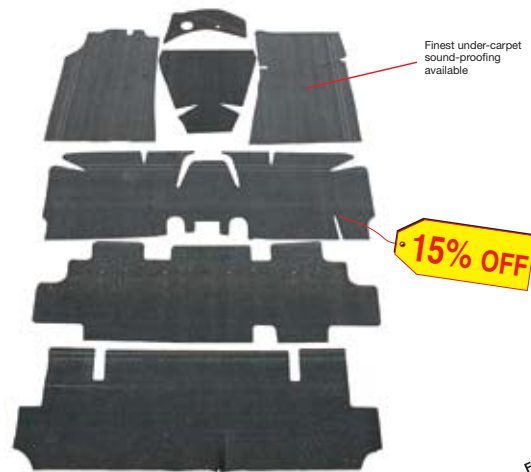

Sound Deadener, Under Carpet

A "MUST" WHEN INSTALLING NEW CARPET

FACTORY ORIGINAL PARTS GROUP DIRECT!

Fits All GM "A" & "G" Bodies, 1964-88 **SALE!**

ACCUI02	64-67	(A)	set	70.45	59.95
ACCUI03	68-77	(A)	set	70.45	59.95
KM00197	78-88	(A)	set	105.95	89.95