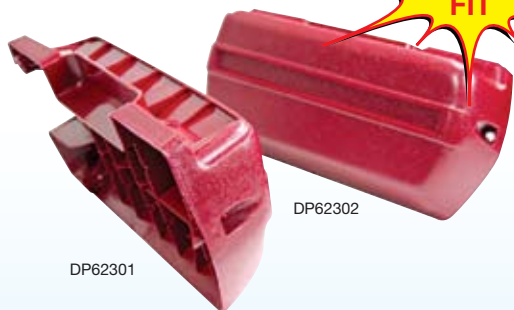

DP62301

Outstanding Reproduction

Highly-defined original madrid grain like the factory

DP62302