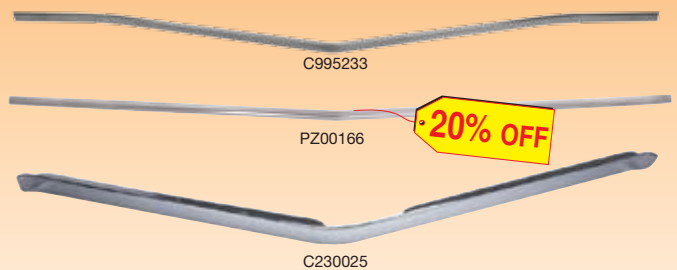

Hood Moldings

Fits Chevelle, El Camino; 1965-67 **SALE!**

C955233	65	(R)		each	~~99.95~~	32.95
PZ00166	66	(R)		each	~~49.95~~	39.95
PZ00167	67	(R)		each	~~99.95~~	32.95

Fits Cutlass, 1968-72 **SALE!**

C240549	68-72	(R)	rear of hood	each	~~109.95~~	98.95
C230025	68	(R)		each	~~199.95~~	124.95
C220098	69	(R)	Cutlass/4-4-2	pair	~~187.45~~	168.95
C220099	70	(R)	Cutlass/4-4-2	pair	~~191.45~~	169.95
CT99106	71	(R)		pair	~~80.45~~	71.95
CT99107	72	(R)		pair	~~80.45~~	71.95