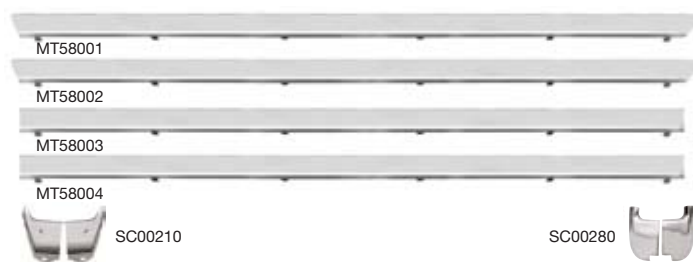

Body Molding Kit

Fits El Camino, 1978-87

SALE!

KM0501	78-87	(R)	lower.....	KIT	~~177.45~~	139.95

Fits Monte Carlo, 1970-72

SALE!

MCM7072	70-72	(R)	.....	KIT	~~379.95~~	349.95

Save big on Rocker Moldings!