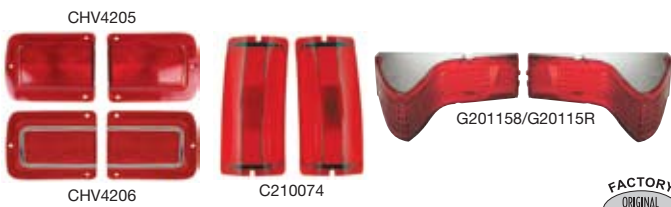

Lamp Lens, 1965 Tail

Fits Chevelle

CHV4205	65	(R)	w/o chrome trim.....	pair	~~49.95~~	47.95
CHV4206	65	(R)	w/chrome trim.....	pair	~~69.95~~	65.95

Fits El Camino

C210074	65	(R)	.....	pair	~~51.95~~	45.95
CH4084	65	(R)	.....	COMPLETE TAIL LENS KIT	~~81.45~~	72.45

Fits GTO

G201158	65	(R)	.....	left	~~112.95~~	107.95
G20115R	65	(R)	.....	right	~~112.95~~	107.95