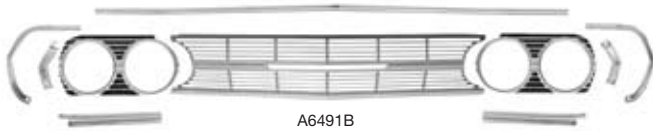

1955-76
Full-Sized Pontiac
1962-77 Grand Prix

1.800.243.8355

1959-60 El Camino Restoration Parts Catalog Coming Soon!

www.opgi.com

Front-End Grille Kits

It's a bargain! In stock most of the time!

A6491B

1964-69 Grille Kits