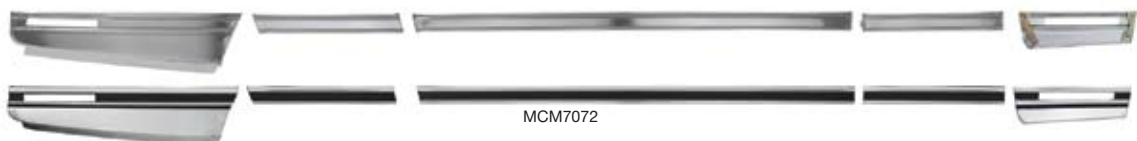

Take advantage of our Summer SALE!

Low, low price!

Exact reproduction

FACTORY ORIGINAL PARTS GROUP DIRECT!

Header Panel Molding

Fits Chevelle, El Camino; 1968-69

PZ00168 68-69 (R) ..... each ~~28.95~~ **24.95**

Blowout price!

On sale! Save $$$ off Mfg's list! 1964 & up complete sets include pillars, escutcheons, & roof drips where applicable. Guaranteed to be the finest fit & quality at the very best price or your money back!

BEST FIT AND INSTALL

ROCK BOTTOM PRICE!

Complete Roof Drip Molding Set

Complete sets include all essential moldings, corner escutcheons and pillar drips (where applicable).

FACTORY ORIGINAL PARTS GROUP DIRECT!

Fits Chevelle, El Camino; 1964-72

SALE!

NN6529A	64-65	(R)	Chevelle.....	set	~~86.95~~	76.95
NN5629B	66-67	(R)	Chevelle.....	set	~~65.95~~	59.95
97CH069	64-67	(R)	El Camino.....	pair	~~59.95~~	49.95
NN5629D	68-69	(R)	Chevelle.....	set	~~79.95~~	62.95
97CH008	68-72	(R)	El Camino.....	pair	~~79.95~~	62.95
97CH007	70-72	(R)	Chevelle.....	set	~~79.95~~	62.95

Fits Cutlass, 1964-67

SALE!

NN5629C	64-65	(R)	.....	set	~~109.95~~	98.95
NN5629B	66-67	(R)	.....	set	~~65.95~~	59.95

Fits El Camino, 1978-87

SALE!

EM00967	78-87	(R)	.....	pair	~~99.95~~	89.95

Fits GTO, Tempest, LeMans; 1964-72

SALE!

NN5629C	64-65	(R)	.....	set	~~109.95~~	98.95
NN5629B	66-67	(R)	.....	set	~~65.95~~	59.95
NN5629E	68-72	(R)	.....	set	~~89.95~~	79.95

Fits Skylark, 1964-72

SALE!

NN5629C	64-65	(R)	.....	set	~~119.95~~	105.95
NN5629B	66-67	(R)	.....	set	~~65.95~~	59.95
97CH007	70-72	(R)	.....	set	~~79.95~~	62.95

NOTE1: 1964-69 Chevelle moldings are for coupes only. Will not fit sedans.

Complete kit, at incredible savings

FACTORY ORIGINAL PARTS GROUP DIRECT!

Body Molding Kit

Fits El Camino, 1978-87

SALE!

KM0501	78-87	(R)	lower.....	KIT	~~177.45~~	139.95

Fits Monte Carlo, 1970-72

SALE!