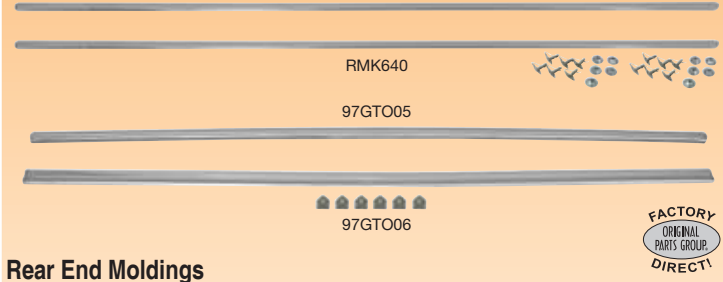

Save on the pair!

Rear End Moldings

Fits Chevelle, 1964-69 SALE!			
R000228	64	(R)	upper trunk..... each ~~65.95~~ 49.95
R000229	64	(R)	lower trunk..... each ~~65.95~~ 49.95
RMK640	64	(R)	PAIR SAVINGS!..... pair ~~131.95~~ 88.95
R000231	65	(R)	upper..... each ~~39.95~~ 31.95
R000232	65	(R)	lower..... each ~~39.95~~ 31.95
67A32G	65	(R)	PAIR SAVINGS!..... pair ~~79.95~~ 57.95
R000230	66	(R)	..... each ~~36.95~~ 27.95
RMK660	66	(R)	PAIR SAVINGS!..... pair ~~79.95~~ 49.95
RK00232	67	(R)	trunk lid - edge chrome..... each ~~48.95~~ 36.95
PZ00128	67	(R)	upper..... each ~~45.95~~ 34.95
PZ00129	67	(R)	lower (black insert)..... each ~~49.95~~ 37.95
67A32D	67	(R)	COMPLETE SET - SAVE!..... set ~~144.95~~ 97.95
RPM68LW	68	(R)	lower..... each ~~45.95~~ 34.95
RPM68LUP	68	(R)	lower..... each ~~45.95~~ 34.95
67A32C	68	(R)	PAIR SAVINGS!..... pair ~~91.90~~ 61.95
PZ00130	69	(R)	..... each ~~49.95~~ 32.95
R701337	69	(R)	upper..... each ~~49.95~~ 32.95
67A32F	69	(R)	PAIR SAVINGS!..... pair ~~87.95~~ 58.95

Fits GTO, Tempest, LeMans; 1966-67 SALE!			
97GTO05	66	(R)	deck lid..... each ~~109.95~~ 95.45
97GTO06	67	(R)	deck lid..... each ~~95.45~~ 76.45