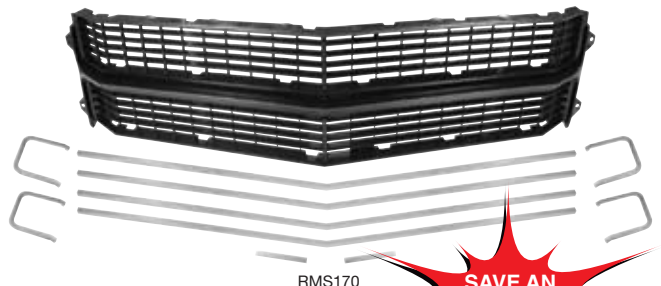

Grille Combination Kits

Discounted grille kit!

RMS170