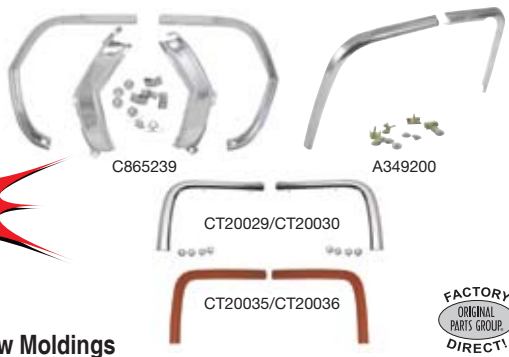

Take advantage of our Summer SALE!

Eyebrow Blowout!

Professionally manufactured by OPGI!