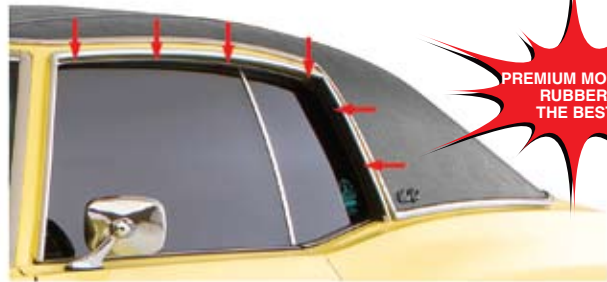

Take advantage of our Summer SALE!

Best quality! Now \$62.95

Durable molded-rubber construction with factory heat-sealed ends for an exact fit!

Roof Rail Weatherstrip

Fits Chevelle, El Camino; 1964-77 **SALE!**