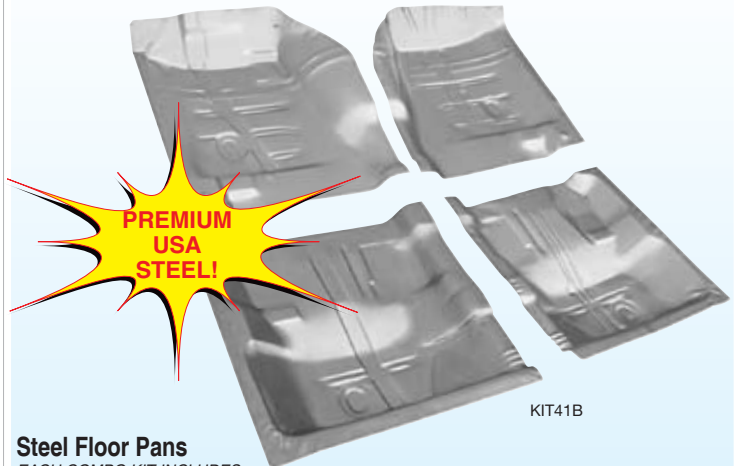

Steel Floor Pans

EACH COMBO KIT INCLUDES:
(2) front steel floor pan sections (2) rear steel floor pan sections

Fits All GM "A" Bodies, 1964-72 **SALE!**

KIT416	64-67 (R)	(see note)	KIT	~~299.80~~	214.95
KIT41B	68-72 (R)		KIT	~~299.80~~	214.95
KIT592	73-77 (R)		KIT	~~399.80~~	359.95

NOTE1: KIT416 also fits 1964-72 El Camino. NOTE2: These floor pan kits are OVERSIZED and require an additional freight charge. Please see our shipping policy for details.

Complete Trunk Pan Sets

Authentically-reproduced U.S. steel – Made to OEM specifications. FedEx-shippable. Always in stock!