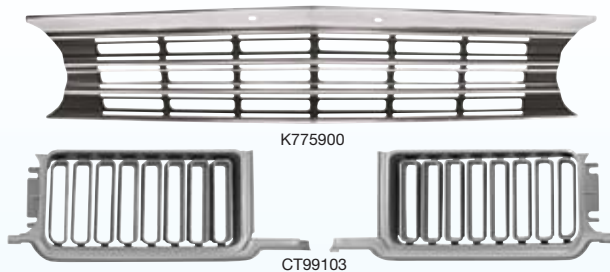

Surprising deals on all grilles!

Buy now for best price

K775900

CT99103