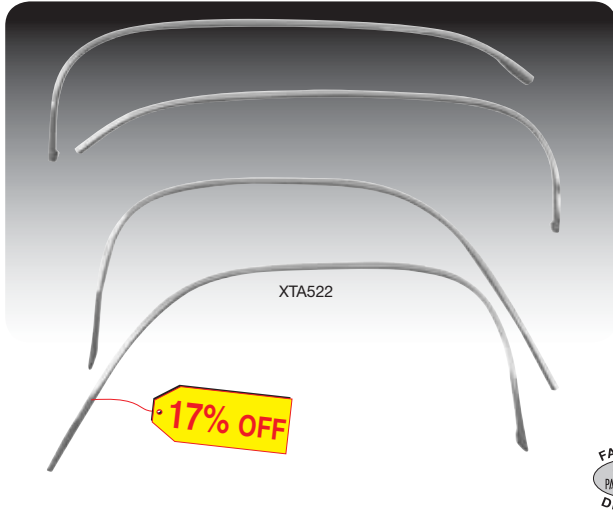

Brightly anodized & stainless steel wheel opening moldings!

Specially discounted kits, sale-priced to move!

Wheel Opening Molding Kits

This complete set includes all 4-wheel opening moldings and full mounting hardware.

Fits Chevelle, El Camino; 1964-72 SALE!			
XTA522	64	(R)	Chevelle..... KIT ~~159.95~~ 132.95
XTA523	64	(R)	El Camino..... KIT ~~159.95~~ 132.95
WMK045	65	(R)	Chevelle..... KIT ~~159.95~~ 132.95
WMK046	65	(R)	El Camino..... KIT ~~159.95~~ 132.95
WMK063	66	(R)	Chevelle..... KIT ~~159.95~~ 132.95
WMK048	66-67	(R)	El Camino..... KIT ~~159.95~~ 132.95
WMK064	67	(R)	Chevelle..... KIT ~~159.95~~ 132.95
WMK97A	68-69	(R)	Chevelle/El Camino..... KIT ~~159.95~~ 132.95
WMK97B	70-72	(R)	El Camino..... KIT ~~159.95~~ 132.95
Fits El Camino, 1978-87 SALE!			
L24008	78-87	(R)	w/o side moldings..... KIT ~~259.80~~ 224.95
Fits GTO, Tempest, LeMans; 1964-72 SALE!			
WMKG01	64-65	(R)	..... KIT ~~279.80~~ 223.95
WMKG03	66-67	(R)	..... KIT ~~279.80~~ 223.95
G20102	68-69	(R)	..... KIT ~~279.80~~ 223.95
WMKG04	70-72	(R)	..... KIT ~~279.80~~ 223.95
Fits Monte Carlo, 1970-72 SALE!			
M230014	70-72	(R)	..... KIT ~~189.95~~ 149.95

Save over 50%!!
Brilliant aluminum reproductions

Tailgate Moldings

Fits El Camino, 1968-72 SALE!			
68A2BB	68-69	(R)	upper/lower..... pair ~~77.45~~ 35.95
68A2BC	70-72	(R)	upper/lower..... pair ~~66.45~~ 35.95

Tailgate Extension Moldings

Fits El Camino, 1968-69 SALE!			
C990194	68-69	(R)	Requires 2..... pair ~~45.45~~ 39.95