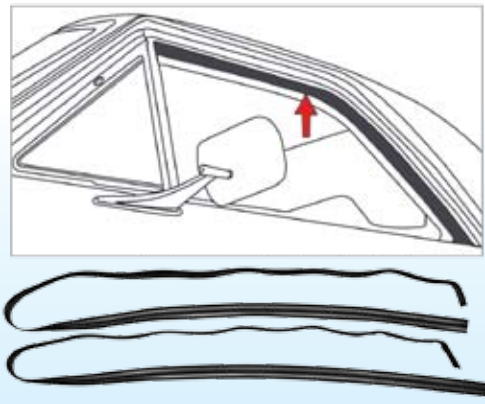

Glass run channel, priced to move!

FACTORY ORIGINAL PARTS GROUP DIRECT!

Front Door Window Glass Frame Channel

Fits El Camino, all sedans & wagon; 1964-72

SALE!

GRC0020	64-72 (R) El Camino, sedan and wagon	pair	28.95 21.95