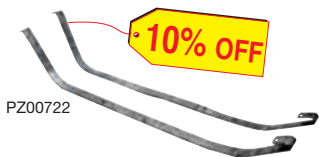

FACTORY ORIGINAL PARTS GROUP DIRECT!

Fuel Tank Straps

Fits Chevelle, El Camino; 1964-72 **SALE!**

PZ00722	64-67 (R)	Chevelle	pair	~~19.95~~	17.95
PZ00720	64-67 (R)	El Camino	pair	~~19.95~~	17.95
PZ00723	68-72 (R)	all exc. wagon	pair	~~26.45~~	22.95

Fits Cutlass, 1964-72 **SALE!**

PZ00722	64-67 (R)		pair	~~19.95~~	17.95
PZ00723	68-72 (R)		pair	~~26.45~~	22.95

Fits GTO, LeMans & Tempest; 1964-72 **SALE!**

PZ00722	64-67 (R)		pair	~~19.95~~	17.95
PZ00723	68-72 (R)		pair	~~26.45~~	22.95

Fits Monte Carlo, 1970-72 **SALE!**

PZ00723	70-72 (R)		pair	~~26.45~~	22.95

Fits Skylark, 1964-72 **SALE!**

PZ00722	64-67 (R)		pair	~~19.95~~	17.95
PZ00723	68-72 (R)		pair	~~26.45~~	22.95

Discounted 15%

FACTORY ORIGINAL PARTS GROUP DIRECT!

Fuel Tank Strap Hardware

Fits All GM "A" Bodies, 1964-72 **SALE!**

CH25363	64-72 (R)		set	~~15.45~~	12.95