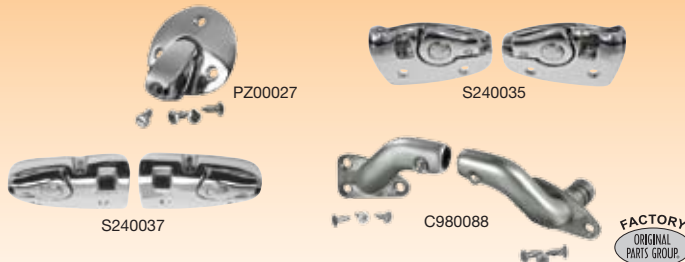

Die-cast like factory original

FACTORY ORIGINAL PARTS GROUP. DIRECT!

Support Bracket, Sun Visor

Fits All GM "A" Bodies, 1964-72 **SALE!**

PZ00027	65-72	(R)	coupe	each	26.45	21.95
S240035	64-65	(R)	convertible	pair	72.95	59.95
S240037	66-67	(R)	convertible	pair	72.95	59.95
C980088	68-72	(R)	convertible	pair	59.95	54.95

NOTE: PZ00027 will also fit 1961-63 Skylarks.